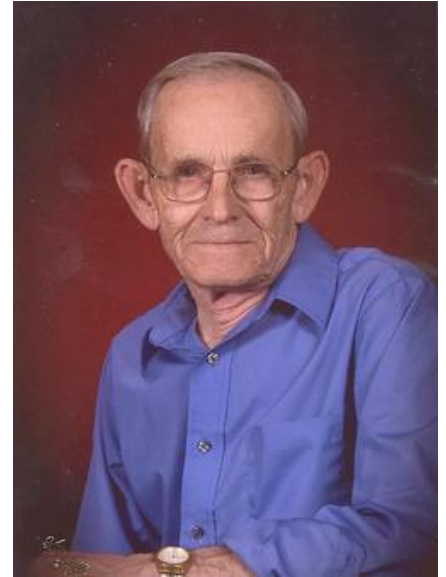

Glendall R. Mickey son of Pearl Zimmerman Mickey and the late Orville Mickey was born on February 3, 1937 at Bernie, Missouri and departed this life at his residence in Bernie on November 18, 2010 at the age of 73.

He was united in marriage to Joyce Burch on April 25, 1967 at Bernie, Missouri.

Mrs. Mickey survives of the home in Bernie.

Mr. Mickey was a Maintenance/Machinist at Brown Shoe Company and Purolator until his retirement, and was a member of the Bernie Church of Christ.

Survivors include his wife, Joyce Mickey of the home in Bernie, Missouri: by two sons, Jerry Mickey of Sikeston, Missouri and Kevin Mickey of Bernie, Missouri: by two daughter-in-laws Terri Mickey of Sikeston, Missouri and Cathy Provance of Campbell, Missouri: by his mother, Pearl Mickey of Bernie, Missouri: by two grandchildren, Sara Mickey of Sikeston, Missouri and Alyson Mickey of Campbell, Missouri: by two sisters Helen Becking of Bernie, Missouri, Marilyn Wuenscher of St. Louis, Missouri.

He was preceded in death other than by his father, by one brother, Larry Mickey: by one sister, Laverne Phelps.

Friends may call at the Bernie Church of Christ from 5:00 P.M. until 8:00 P.M. Friday, November 19, 2010.

Funeral services will be conducted on Saturday, November 20, 2010 at the Bernie Church of Christ, starting at 2:00 P.M. with Stan Dauck officiating.

Interment will follow in the Chalk Bluff Cemetery of Rural Dexter, Missouri.

Born: February 3, 1937
Place of Birth: Bernie, MO
Death: November 18, 2010
Place of Death: Bernie, MO